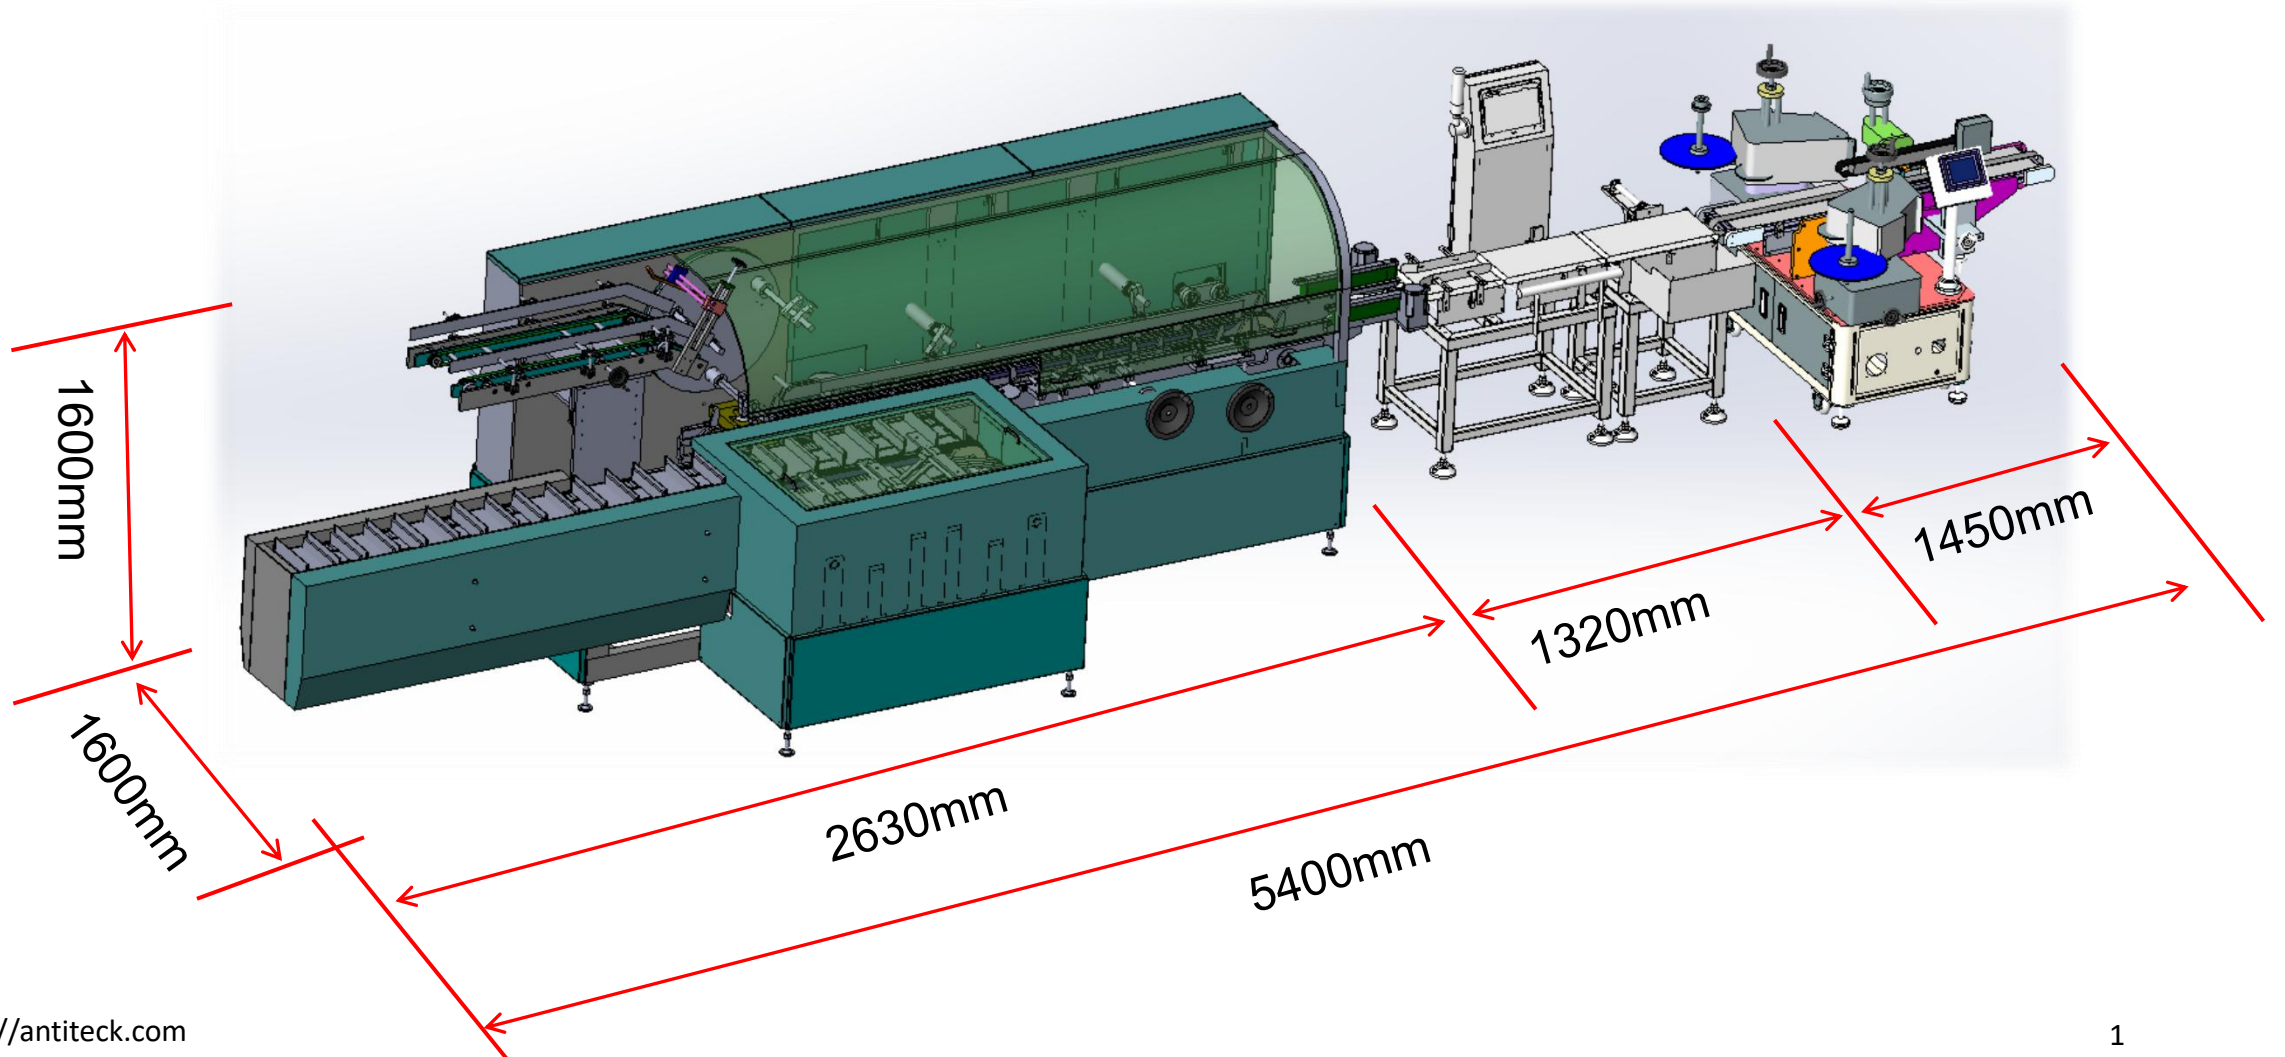

**Automatic Boxing Machine**  
**Cat. No.: LFD00103**  
**Dimension: L5,400\*W1,600\*H1,600 (mm)**

### **Features:**

Easy to operate

1. manual feeding items

2. automatic weighing

3. automatic labeling on both sides

## Automatic Boxing Machine Parameters

Parameters	
Capacity	2,400~2,800 boxes/hour
Activation	90%
Quality ratio	99.90%
Materials feeding	by manual
Air supply	0.5~0.8 MPa
Voltage	AC220V, 50/60Hz
Internal power supply	DC/24V
Power	5.5KW
Safety class	I
Weight	2,000kg
Dimension	L 5,400*W1,600*H1,600(mm)
Package dimension	L6,100*W1,800*H1,900(mm)