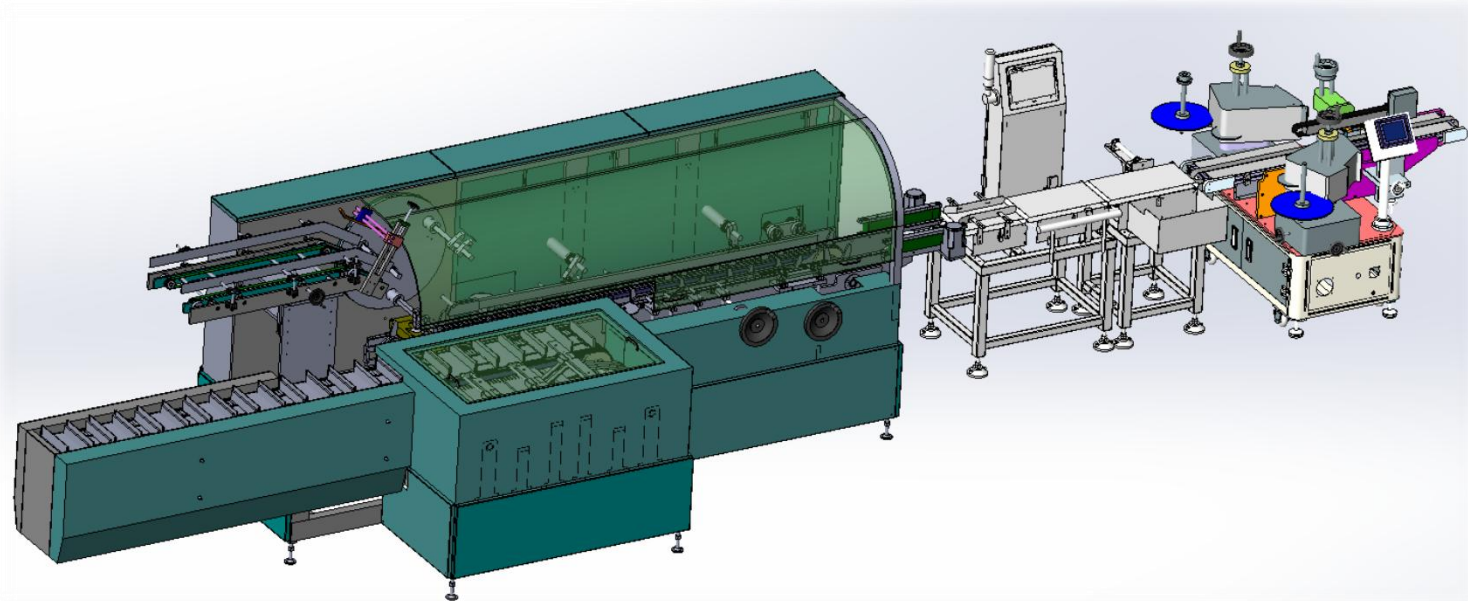

**Automatic Boxing Machine**  
**Cat. No.: LFD00103**  
**Dimension: L5,400\*W1,600\*H1,600 (mm)**

## Automatic Boxing Machine Overview

### **Features:**

Easy to operate

1. manual feeding items

2. automatic weighing

3. automatic labeling on both sides

## Automatic Boxing Machine Parameters

Parameters	
Capacity	2,400~2,800 boxes/hour
Activation	90%
Quality ratio	99.90%
Materials feeding	by manual
Air supply	0.5~0.8 MPa
Voltage	AC220V, 50/60Hz
Internal power supply	DC/24V
Power	5.5KW
Safety class	I
Weight	2,000kg
Dimension	L 5,400*W1,600*H1,600(mm)
Package dimension	L6,100*W1,800*H1,900(mm)