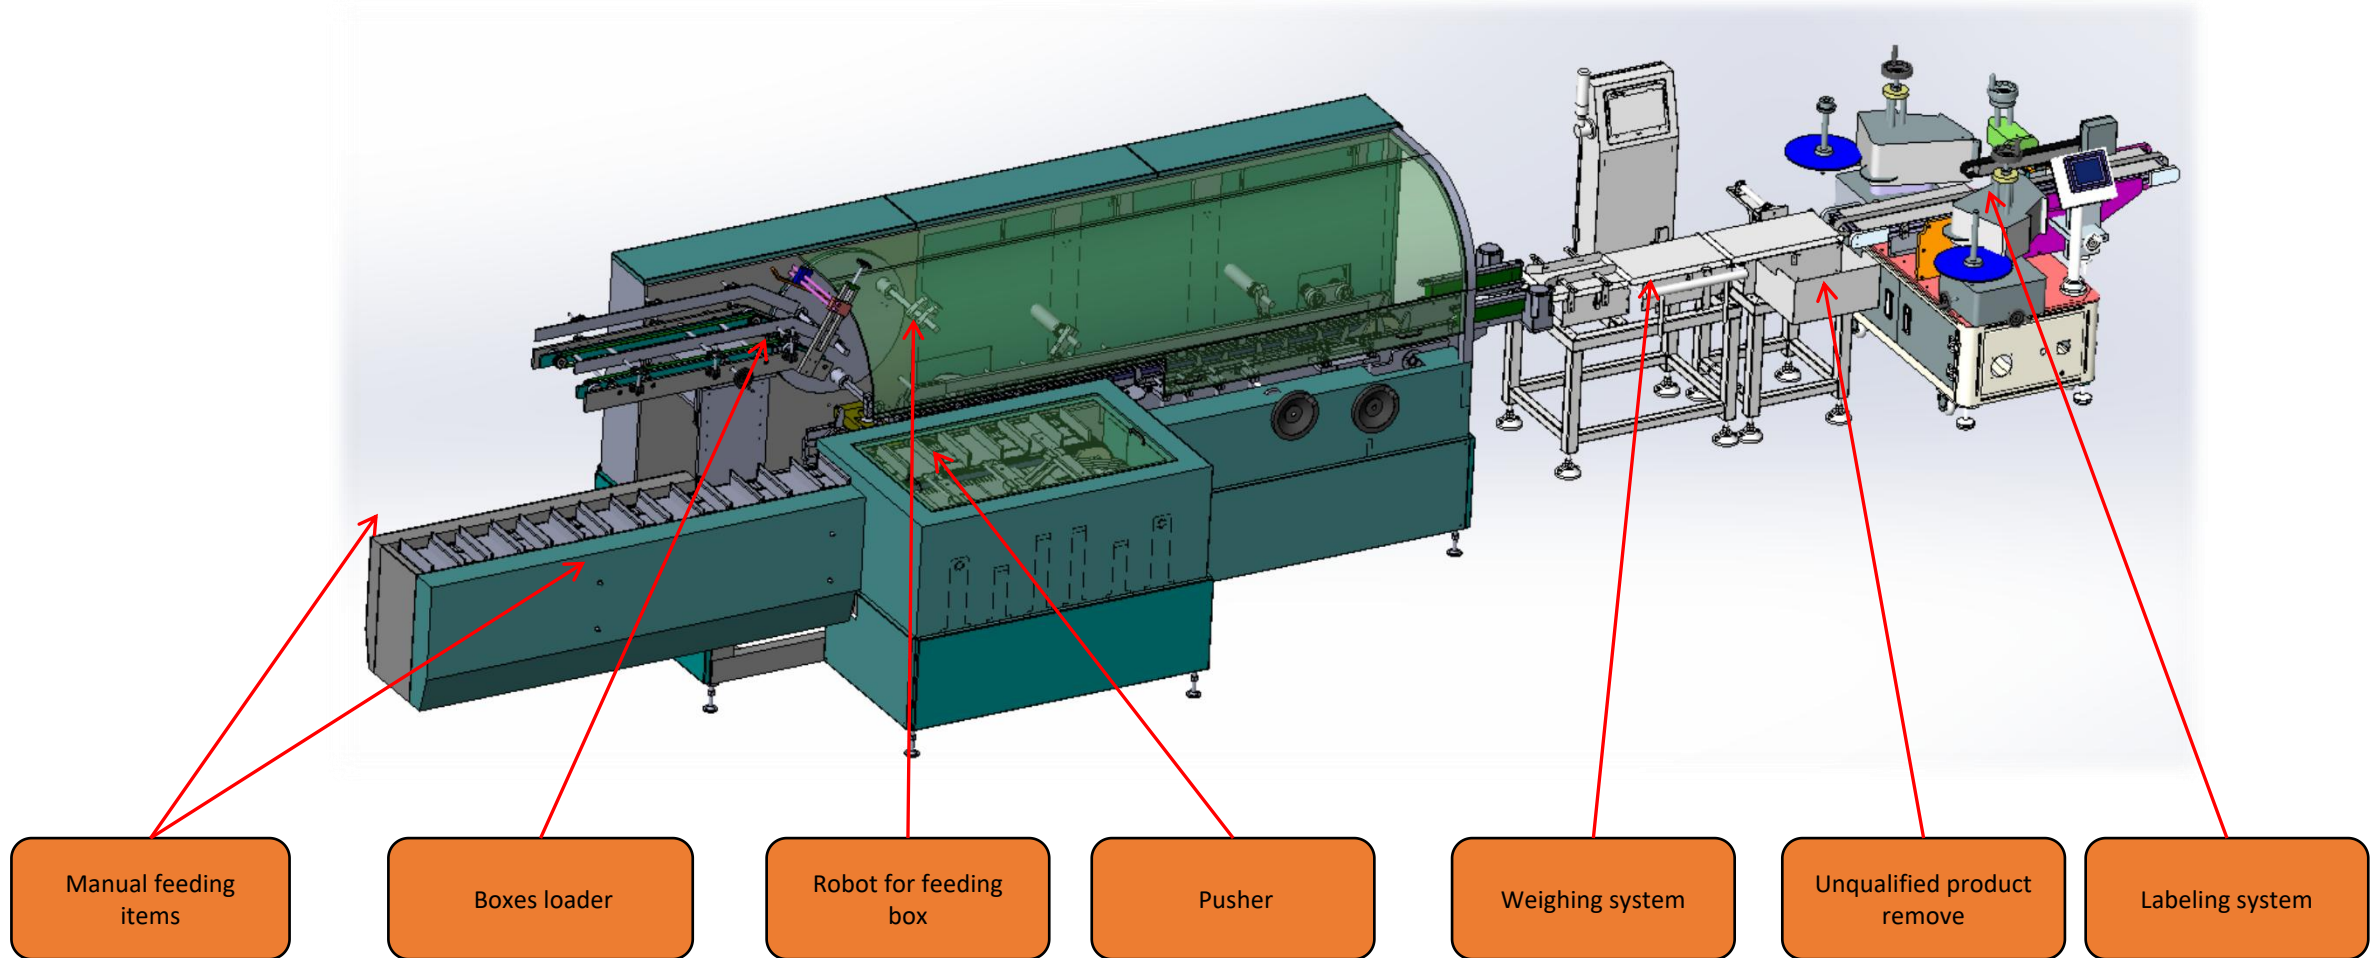

**Automatic Boxing Machine**  
**Cat. No.: LFD00103**  
**Dimension: L5,400\*W1,600\*H1,600 (mm)**

## Automatic Boxing Machine Overview

### **Features:**

Easy to operate

1. manual feeding items

2. automatic weighing

3. automatic labeling on both sides

## Automatic Boxing Machine Parameters

Parameters	
Capacity	2,400~2,800 boxes/hour
Activation	90%
Quality ratio	99.90%
Materials feeding	by manual
Air supply	0.5~0.8 MPa
Voltage	AC220V, 50/60Hz
Internal power supply	DC/24V
Power	5.5KW
Safety class	I
Weight	2,000kg
Dimension	L 5,400*W1,600*H1,600(mm)
Package dimension	L6,100*W1,800*H1,900(mm)