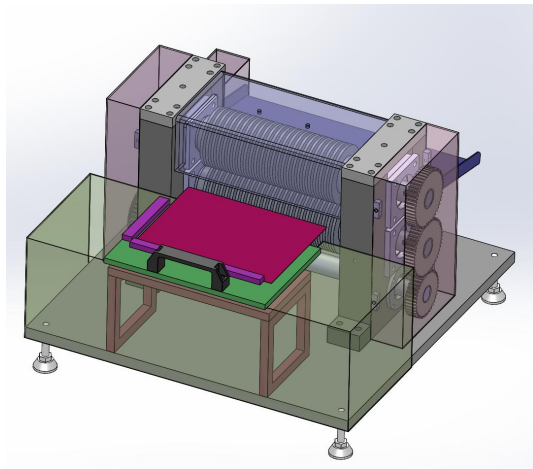

# Strip Cutter Machine

*For Urine Test Strips & Glucose Test Strips Manufacturing*

**Benchtop**

## Parameters

<b>Power supply</b>	220V, 50Hz
<b>Power</b>	1 KW
<b>Cycle time</b>	Urine strips: 6-8s/sheet; Glucose strips: 3-4s/sheet
<b>Cutting width</b>	2-10mm (customized), fixed width cutting, can't change
<b>Cutting tolerance</b>	±0.2
<b>Dimension</b>	600*550*400mm (L*W*H)