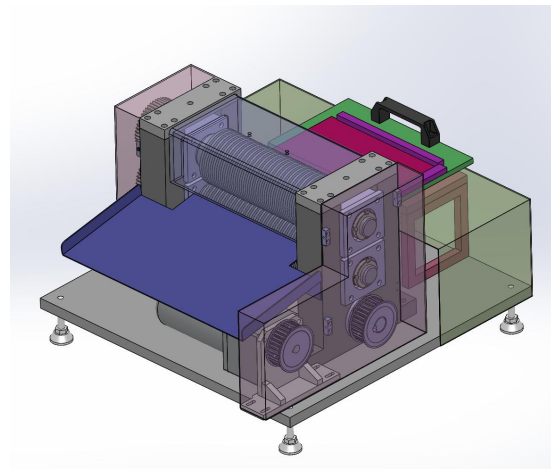

# Strip Cutter Machine

*For Urine Test Strips & Glucose Test Strips Manufacturing*

**Benchtop**

## Parameters

<b>Power supply</b>	220V, 50Hz
<b>Power</b>	1 KW
<b>Cycle time</b>	Urine strips: 6-8s/sheet; Glucose strips: 3-4s/sheet
<b>Cutting width</b>	2-10mm (customized), fixed width cutting, can't change
<b>Cutting tolerance</b>	±0.2
<b>Dimension</b>	600*550*400mm (L*W*H)